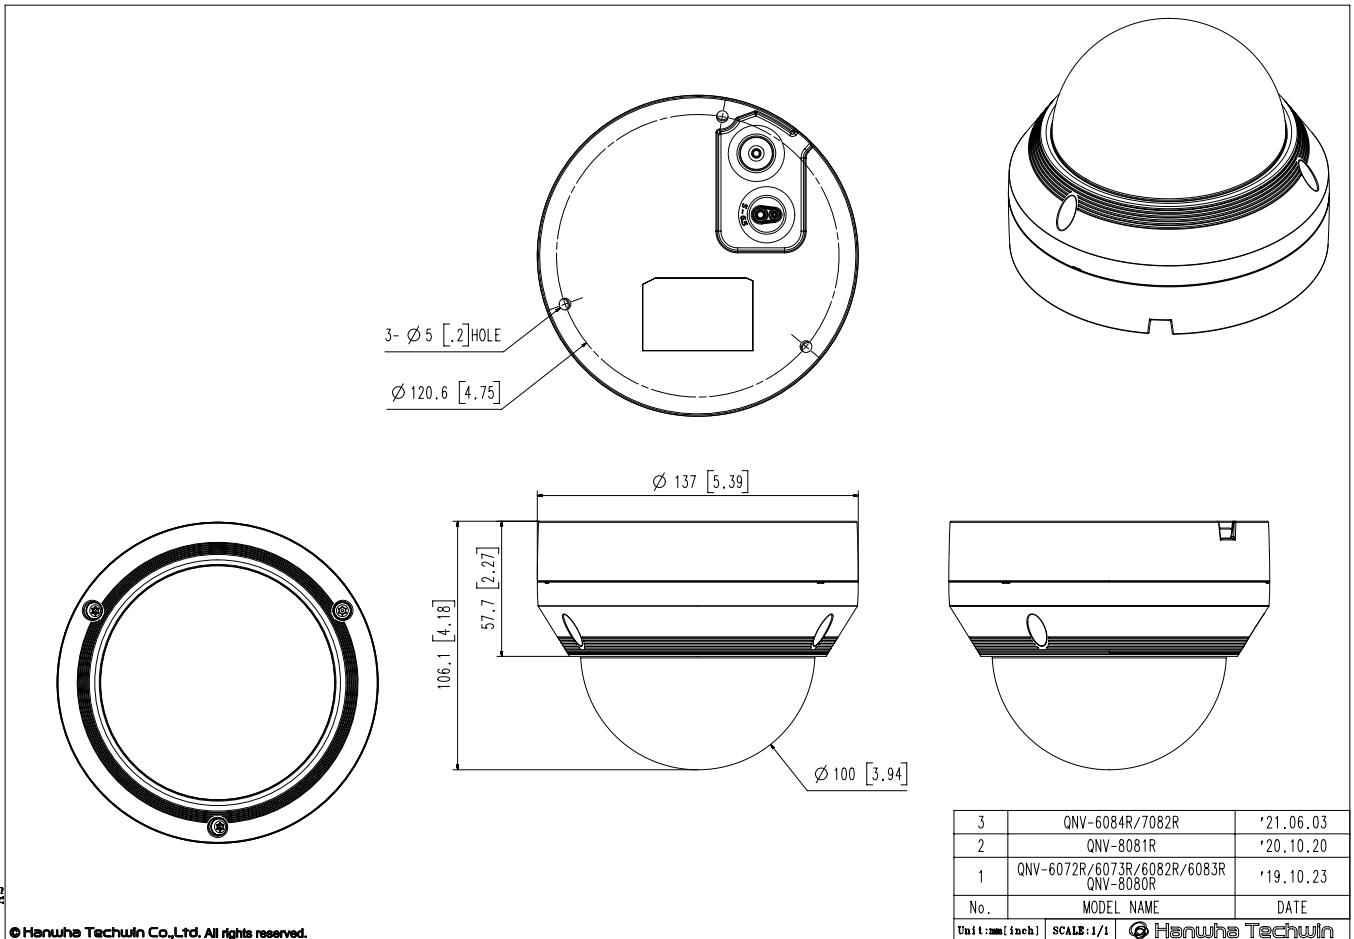

CAD

Unit: mm [inch]